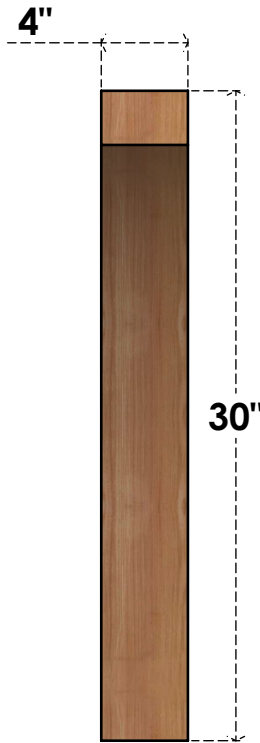

BRC04X30X30THR00RWR

4"W X 30"D X 30"H THORTON ROUGH SAWN BRACE, WESTERN RED CEDAR

SIDE

FRONT

EKENA MILLWORK
 2300 WEST MAIN ST.
 CLARKSVILLE, TX 75426
 TOLL FREE: 866-607-0453
 WWW.EKENAMILLWORK.COM

NOTES

1. INSTALLATION TO BE COMPLETED IN ACCORDANCE WITH MANUFACTURER'S SPECIFICATIONS.
2. DRAWING MAY NOT BE TO SCALE
3. THIS DRAWING IS INTENDED FOR DESIGN AND PLANNING PURPOSES ONLY.
4. ALL INFORMATION CONTAINED HEREIN WAS CURRENT AT THE TIME OF DEVELOPMENT BUT MUST BE REVIEWED AND APPROVED BY THE PRODUCT MANUFACTURER TO BE CONSIDERED ACCURATE.
5. PRODUCTS ARE NOT KILN DRIED. THIS ITEM IS UNIQUE AND WILL CONTAIN THE NATURAL VARIATIONS THAT THE WOOD SPECIES OFFERS. THIS MAY RESULT IN VARIATIONS UP TO 1/4"