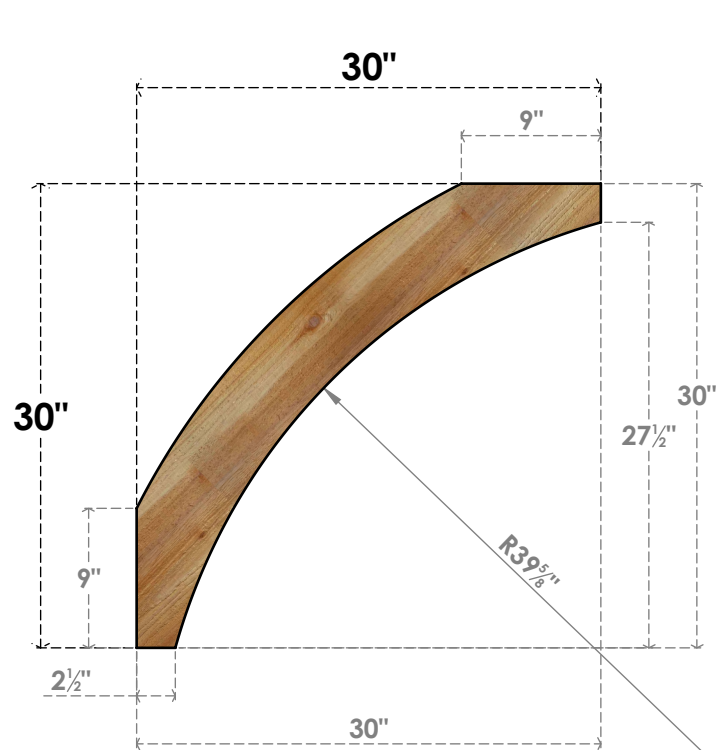

BRC04X30X30THR00RWR

4"W X 30"D X 30"H THORTON ROUGH SAWN BRACE, WESTERN RED CEDAR

SIDE

FRONT

EKENA MILLWORK
 2300 WEST MAIN ST.
 CLARKSVILLE, TX 75426
 TOLL FREE: 866-607-0453
 WWW.EKENAMILLWORK.COM

NOTES

1. INSTALLATION TO BE COMPLETED IN ACCORDANCE WITH MANUFACTURER'S SPECIFICATIONS.
2. DRAWING MAY NOT BE TO SCALE
3. THIS DRAWING IS INTENDED FOR DESIGN AND PLANNING PURPOSES ONLY.
4. ALL INFORMATION CONTAINED HEREIN WAS CURRENT AT THE TIME OF DEVELOPMENT BUT MUST BE REVIEWED AND APPROVED BY THE PRODUCT MANUFACTURER TO BE CONSIDERED ACCURATE.
5. PRODUCTS ARE NOT KILN DRIED. THIS ITEM IS UNIQUE AND WILL CONTAIN THE NATURAL VARIATIONS THAT THE WOOD SPECIES OFFERS. THIS MAY RESULT IN VARIATIONS UP TO 1/4"